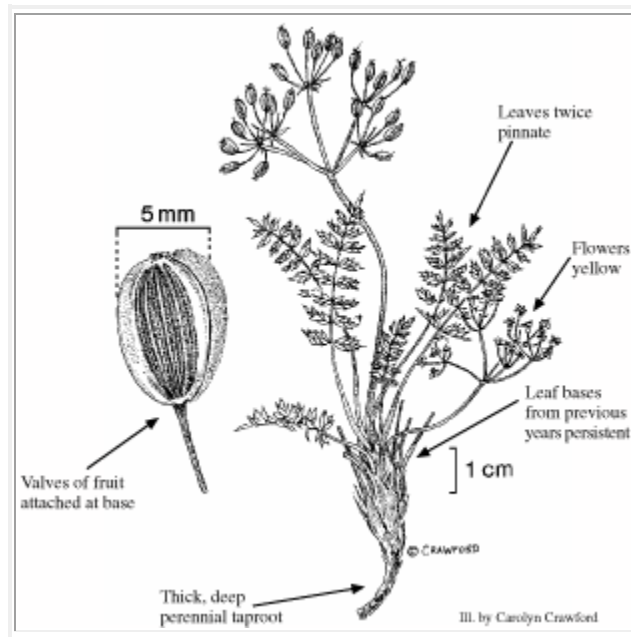

Photo Copyright © 1999 by B. Jennings

Illustration Copyright © 1999

Apiaceae (Parsley Family)

Synonym: *Aletes eastwoodiae*

Look Alikes: Not likely to be confused with any other species in the area.

Flowering/Fruiting Period: March-April/late March-mid June.

Habitat: Pinyon-juniper woodlands in sandy soils. Elev. 4600-7000 ft.

Photo Copyright © 1999 by B. Jennings

Distribution: Colorado (Delta, Mesa and Montrose Cos.).

References: Hartman 1994.