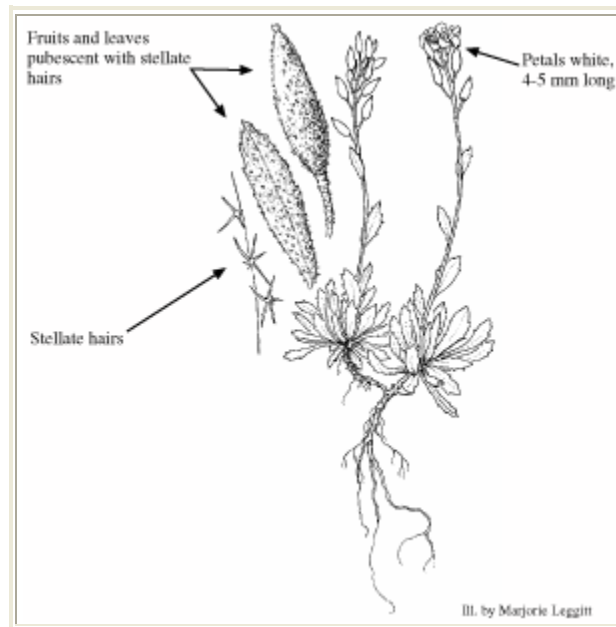

*Draba borealis*

**NORTHERN ROCKCRESS**

---

Photo Copyright © 1999 by C. Refsdal

Illustration Copyright © 1999

**Brassicaceae (Mustard Family)**

---

**Look Alikes:** *D. cana* has more densely pubescent leaves and slightly shorter petals (3.5-4 mm). *Eutrema penlandii* has entire, glabrous leaves.

**Flowering/Fruiting Period:** July.

**Habitat:** Alpine tundra. Elev. 11,500-12,500 ft.

Photo Copyright © 1999 by J. Whipple

**Distribution:** Asia, coastal and interior southern and western Alaska, southern Yukon, British Columbia. Disjunct in Wyoming and central Colorado (Gilpin, Park and Summit Cos.).