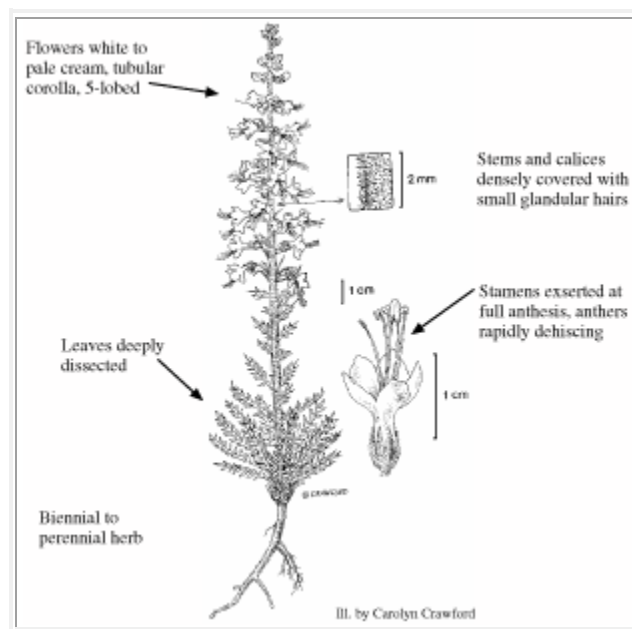

Gilia stenothyrsa

NARROW-STEM GILIA

Photo Copyright © 1999 by B. Jennings

Illustration Copyright © 1999

Polemoniaceae (Phlox Family)

Look Alikes: *G. stenothyrsa* is the only Gilia with cream-colored flowers.

Flowering/Fruiting Period: Late May-June/late June-early July.

Habitat: Silty to gravelly loam soils derived from the Green River or Uinta Formations. In grassland, sagebrush, mountain-mahogany, or pinyon-juniper communities. Elev. 5000-6000 ft.