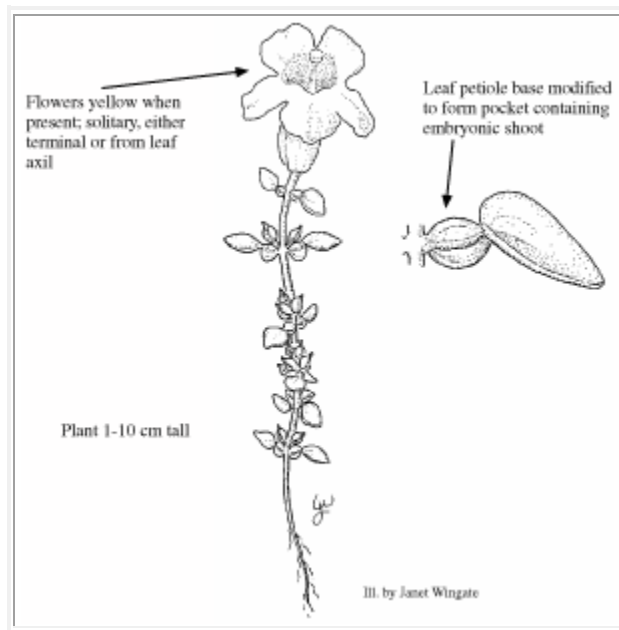

*Mimulus gemmiparus*

**WEBER MONKEY-FLOWER**

Photo Copyright © 1999 by B. Jennings

Illustration Copyright © 1999

**Scrophulariaceae (Figwort Family)**

---

**Look Alikes:** *M. gemmiparus* is the only *Mimulus* species that reproduces vegetatively. Its leaf petiole bases are modified to form pockets containing dormant

embryonic shoots; flowers are usually absent.

**Flowering/Fruiting Period:** Flowers in mid July.

**Habitat:** Granitic seeps, slopes and alluvium in open sites within spruce-fir and aspen forests. Elev. 8500-10500 ft.