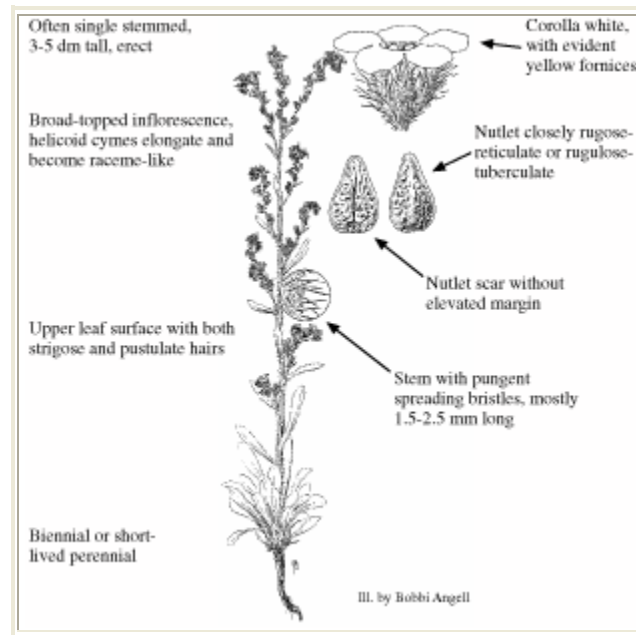

Oreocarya elata

TALL CRYPTANTH

Photo Copyright © 1999 by J. Sanderson and J. Burt

Illustration Copyright © 1999

Boraginaceae (Borage Family)

Synonym: *Cryptantha elata*

Look Alikes: Not likely to be confused with other species in same habitat.

Flowering/Fruiting Period: Flowers May-June.

Habitat: Clay soils, on Mancos Shale, in salt desert shrub communities. Elev. 4600-5000 ft.

Photo Copyright © 1999 by J. Sanderson and J. Burt

Distribution: Utah (Grand Co.) and Colorado (Mesa Co.).