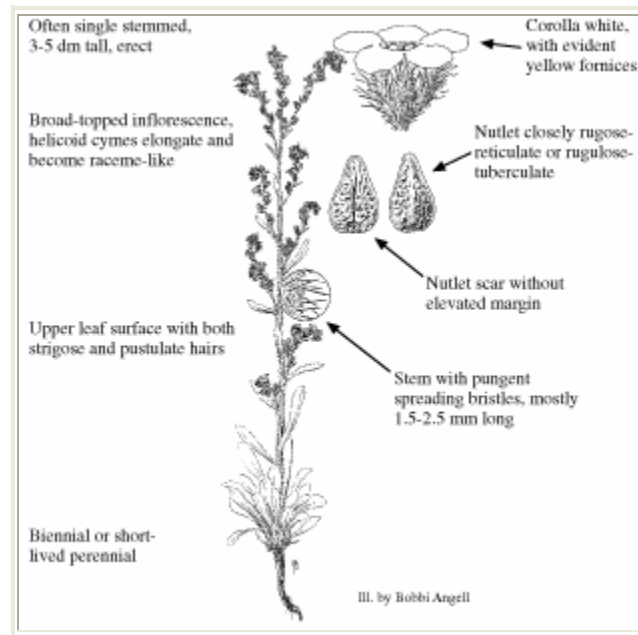

Oreocarya elata

TALL CRYPTANTH

Photo Copyright © 1999 by J. Sanderson and J. Burt

Illustration Copyright © 1999

Boraginaceae (Borage Family)

Synonym: *Cryptantha elata*

Look Alikes: Not likely to be confused with other species in same habitat.

Flowering/Fruiting Period: Flowers May-June.

Habitat: Clay soils, on Mancos Shale, in salt desert shrub communities. Elev. 4600-5000 ft.

Photo Copyright © 1999 by J. Sanderson and J. Burt

Distribution: Utah (Grand Co.) and Colorado (Mesa Co.).