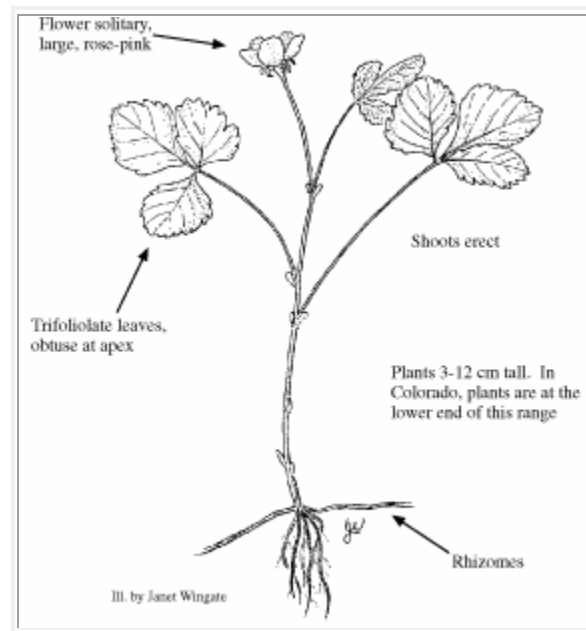

Photo Copyright © 1999 by S. Wirt

Illustration Copyright © 1999

**Rosaceae (Rose Family)**

---

**Synonym:** *Rubus acaulis*, *R. arcticus* ssp. *acaulis*

**Look Alikes:** *C. pubescens* has white flowers, leaves that are acute or acuminate at the apex, and lacks trailing shoots. *Fragaria* species have white flowers, stolons, and leaves with simple, unbranched veins.

**Flowering/Fruiting Period:** Late June-early July/late July-August; however, this

species seldom fruits in Colorado.

**Habitat:** Willow carrs, mossy streamsides. Elev. 8600-9700 ft.

Photo Copyright © 1999 by J. Whipple