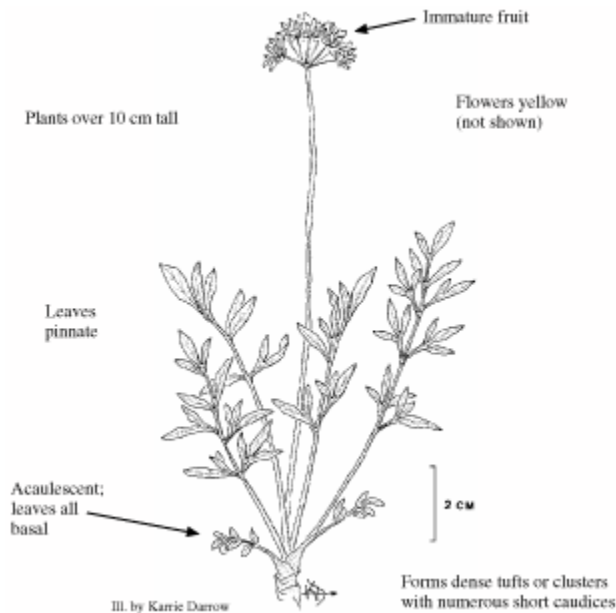

Photo Copyright © 1999 by B. Jennings

Illustration Copyright © 1999

Apiaceae (Parsley Family)

Synonym: *Lomatium latilobum*

Look Alikes: Other species in the genus *Aletes* have wider leaflets.

Flowering/Fruiting Period: April/May-early June.

Habitat: Pinyon-juniper and desert shrub communities; in sandy soils derived from the Entrada Formation or the contact point of the Wingate and Chinle Formations.

Elev. 5000-7000 ft.

Photo Copyright © 1999 by B. Jennings

Distribution: Grand Co., Utah and Mesa Co., Colorado.

References: O’Kane 1988; Welsh et al. 1993.