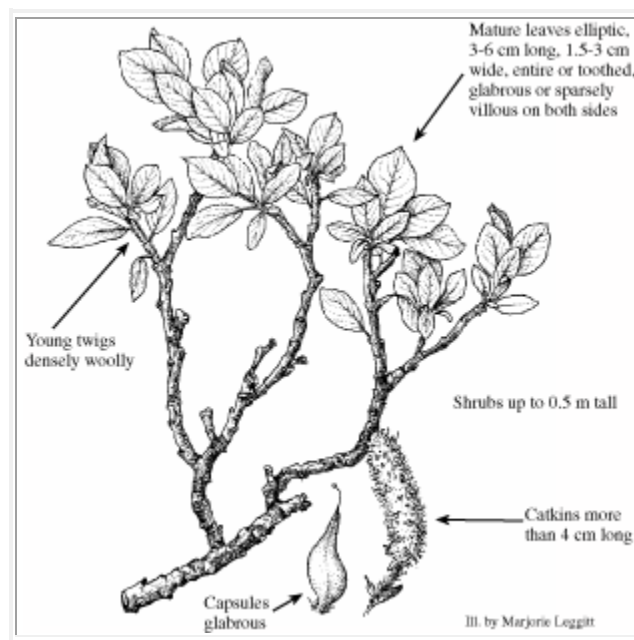

Salix lanata ssp. *calcicola*

LIME-LOVING WILLOW

Photo Copyright © 1999 by B. Jennings

Illustration Copyright © 1999

Salicaceae (Willow Family)

Look Alikes: *S. myrtillofolia* and *S. wolfii* have shorter catkins, and young twigs that are short-pubescent. *S. wolfii* leaves are pubescent on the upper and lower

leaf surfaces.

Flowering/Fruiting Period: Catkins mature in July.

Habitat: Calcareous lakeshores. Elev. 12,000 ft.

Photo Copyright © 1999 B. Jennings

Distribution: Alaska and Yukon, south to British Columbia and Alberta; disjunct in Colorado (Gunnison and Park Cos.).