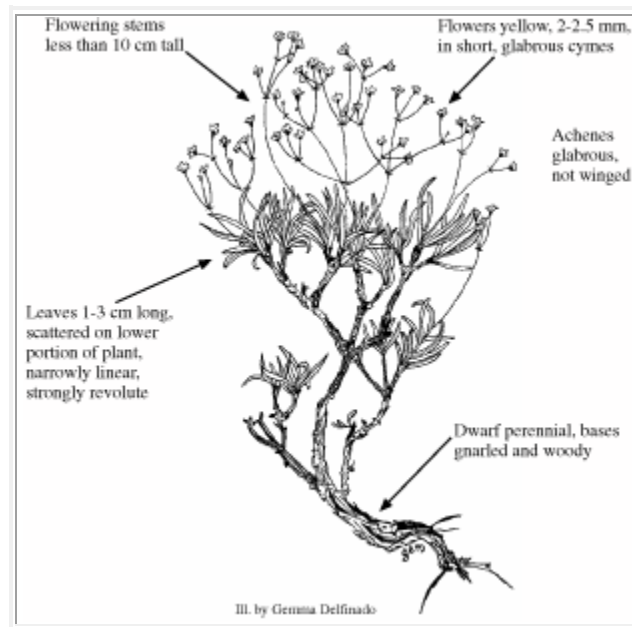

Eriogonum contortum

GRAND BUCKWHEAT

Photo Copyright © 1999 courtesy of the Colorado Natural Areas Program

Illustration Copyright © 1999

Polygonaceae (Knotweed Family)

Look Alikes: *E. pelinophilum* has white to cream or pink flowers, longer involucres (3-3.5 mm long), and occurs farther south than *E. contortum*.

Flowering/Fruiting Period: Flowers May-August.

Habitat: Mancos Shale badlands, with shadscale and other salt desert shrub communities. Elev. 4500-5100 ft.

Photo Copyright © 1999 courtesy of the Colorado Natural Areas Program