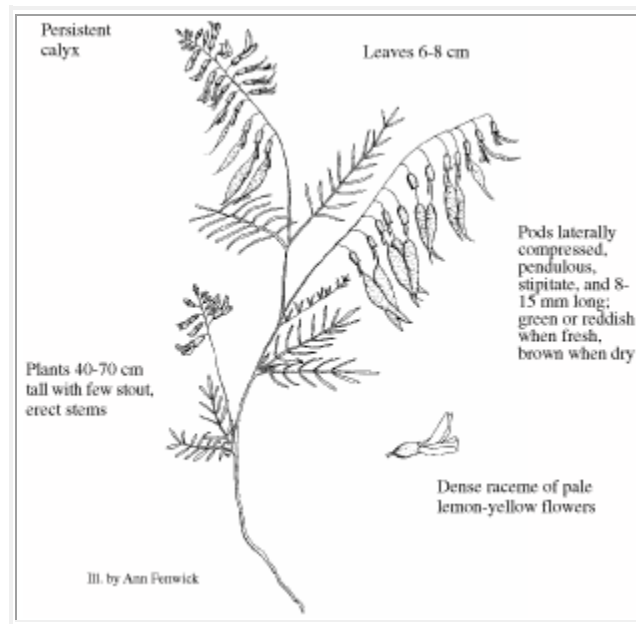

Astragalus ripleyi

RIPLEY MILKVETCH

Photo Copyright © 1999 by B. Jennings

Illustration Copyright © 1999

Fabaceae (Pea Family)

Look Alikes: *A. lonchocarpus* has cream to white flowers and dorsiventrally compressed pods.

Flowering/Fruiting Period: Late June-July/July-early August.

Habitat: On volcanic substrates in open-canopy ponderosa pine-Arizona fescue savannah, or along the edges of mixed coniferous woodlands where *Festuca arizonica* is dominant. Elev. 8200-9300 ft.