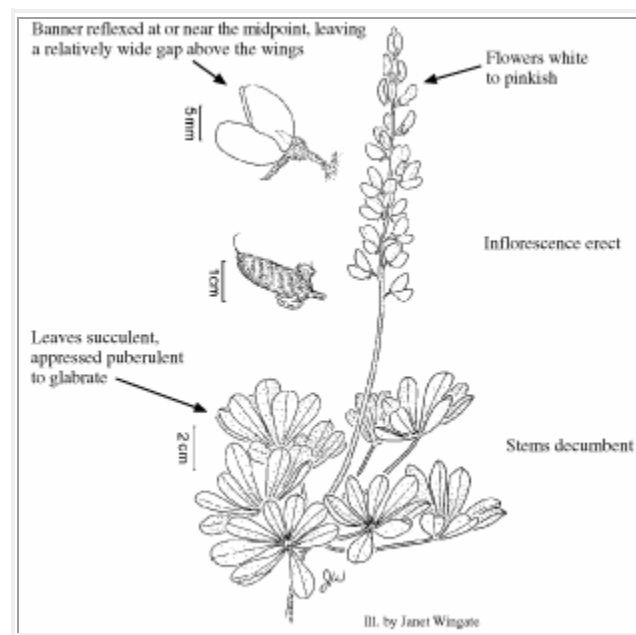

Lupinus crassus

PAYSON LUPINE

Photo Copyright © 1999 by B. Jennings

Illustration Copyright © 1999

Fabaceae (Pea Family)

Look Alikes: *L. ammophilus* leaves have pilose pubescence.

Flowering/Fruiting Period: May/May-June.

Habitat: Pinyon-juniper woodlands, or clay barrens derived from Chinle or Mancos Formation shales. Draws and washes with sparse vegetation. Elev. 5000-5800 ft.

Photo Copyright © 1999 courtesy of the Colorado Natural Heritage Program