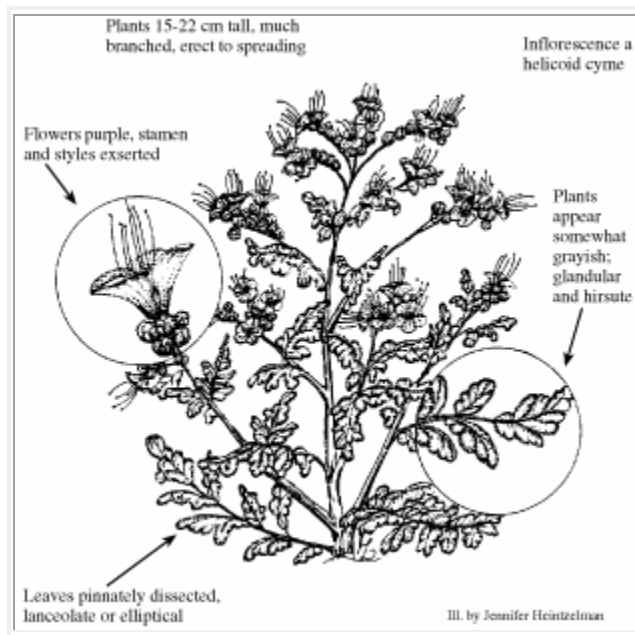

*Phacelia formosula*

**NORTH PARK PHACELIA**

---

Photo Copyright © 1999 by B. Jennings

Illustration Copyright © 1999

**Hydrophyllaceae (Waterleaf Family)**

---

**Look Alikes:** Not likely to be confused with other species in same habitat.

**Flowering/Fruiting Period:** Late June-October/July-November.

**Habitat:** Poorly vegetated exposures of the Coalmont Formation. Steep-sided ravines, low sandy hills and bluffs. Elev. 8000-8500 ft.

Photo Copyright © 1999 by J. Burt