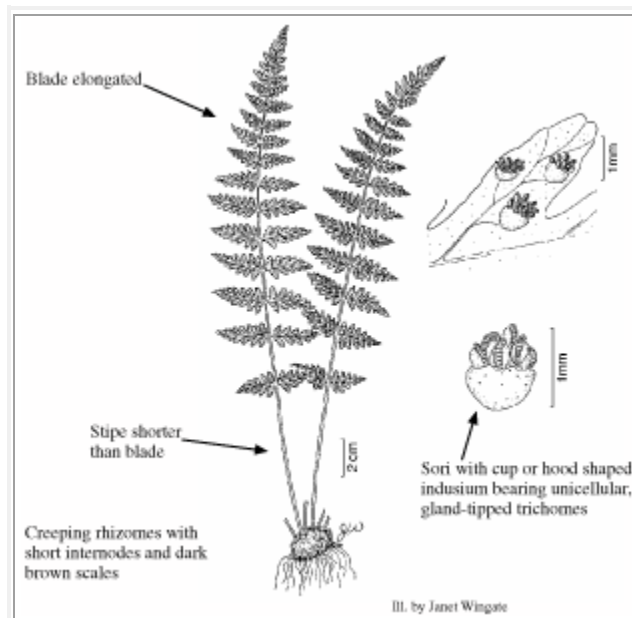

Photo Copyright © 1999 by M. Windham

Illustration Copyright © 1999

**Athyriaceae (Ladyfern Family)**

**Look Alikes:** *C. reevesiana* has an ovate blade, long internodes on its rhizomes, and light brown rhizome scales.

**Spore-Producing Period:** June-November.

**Habitat:** Cliffs of the Weber Formation; on sandy ledges and in crevices. Elev. 5500 ft.

Photo Copyright © 1999 by B. Jennings

**Distribution:** Arizona, Texas, Utah and Colorado (Moffat Co., Dinosaur National Monument).