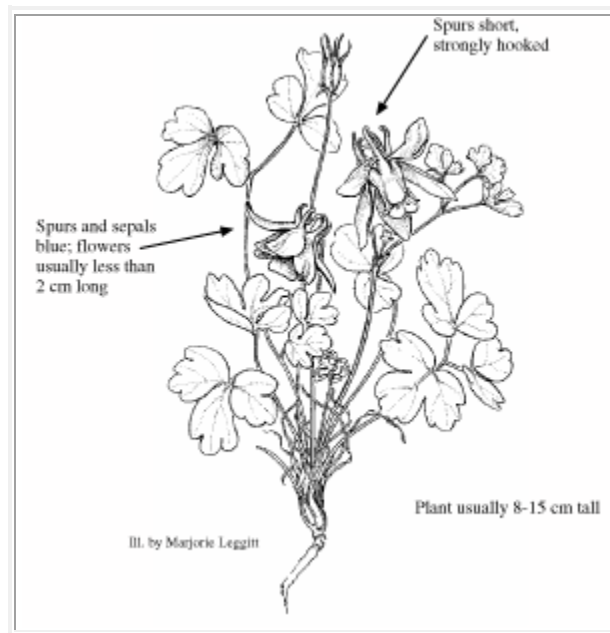

Photo Copyright © 1999 by B. Jennings

Illustration Copyright © 1999

Ranunculaceae (Buttercup Family)

Look Alikes: *A. coerulea* has long straight spurs and larger flowers.

Flowering/Fruiting Period: July/August.

Habitat: Cliffs and rocky slopes, subalpine and alpine. Elev. 9000-12,300 ft.

Photo Copyright © 1999 by L. Yeatts

Distribution: Endemic to central and north-central Colorado (Boulder, Clear Creek, El Paso, Gilpin, Jackson, Jefferson, Larimer, Park, Summit and Teller Cos.).