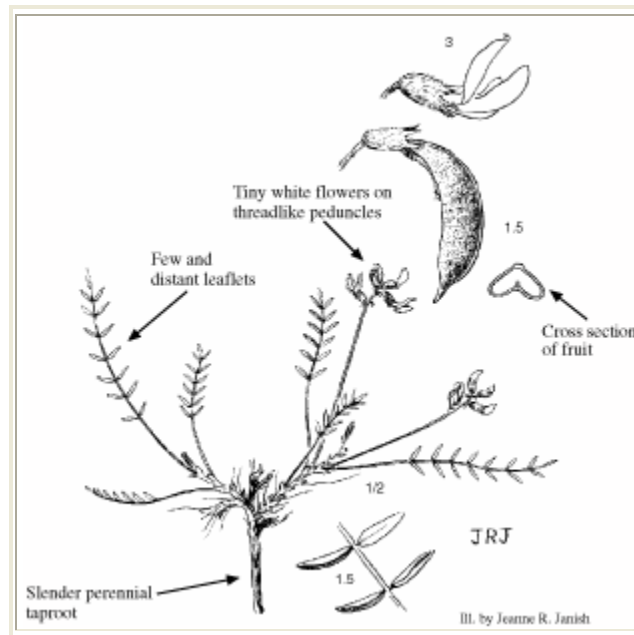

Astragalus brandegei

BRANDEGEE MILKVETCH

Photo Copyright © 1999 by B. Jennings

Illustration Copyright © 1999

Fabaceae (Pea Family)

Look Alikes: This species is easily recognizable and not likely to be confused with other

species within its' Colorado distribution.

Flowering/Fruiting Period: April-September/through September.

Habitat: Sandy or gravelly banks, flats, and stony meadows; mostly in pinyon-juniper woodlands, sometimes in oak woodlands, rarely in yucca-grasslands. Bedrock is usually sandstone, occasionally granite or basalt. Elev. 5400-8800 ft.