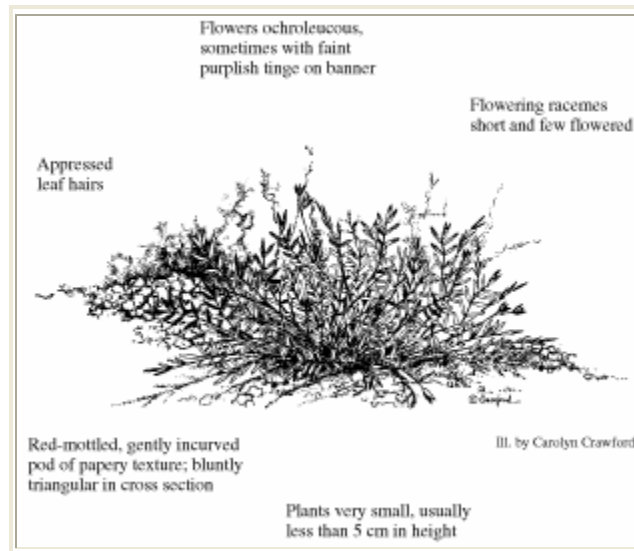

Astragalus deterior

CLIFF-PALACE MILKVETCH

Photo Copyright © 1999 by B. Jennings

Illustration Copyright © 1999

Fabaceae (Pea Family)

Synonym: *Astragalus naturitensis* var. *deterior*

Look Alikes: *A. monumentalis* var. *cottamii* has narrower pod septa

and pink-purple flowers. *A. humillimus* has a distinctive spine-tipped rachis which remains part of the plant after the leaves are shed.

Flowering/Fruiting Period: May/late May-June.

Habitat: Sandstone rimrock edges of mesas. Found in cracks and depressions in shallow soil. Elev. 6400-7000 ft.