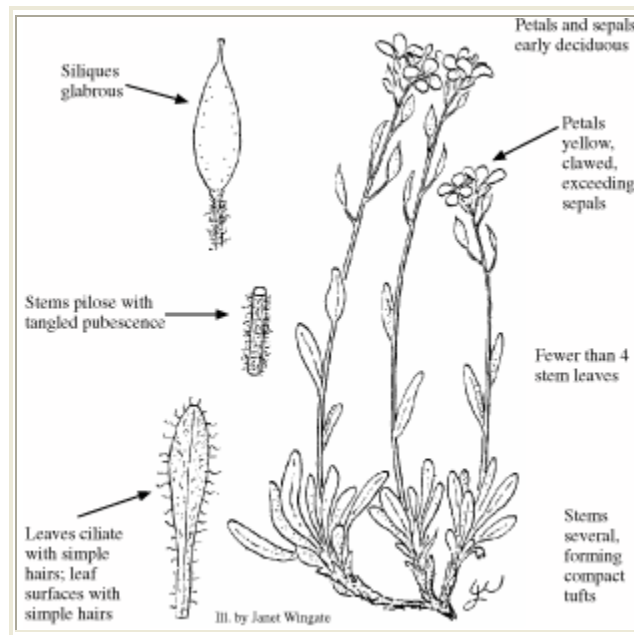

Draba grayana

GRAY'S PEAK WHITLOW-GRASS

Photo Copyright © 1999 by L. Yeatts

Illustration Copyright © 1999

Brassicaceae (Mustard Family)

Look Alikes: *D. streptobrachia* has stellate or cruciform pubescence. *D. exungiculata* has glabrous stems and clawless petals equalling the sepals. *D. crassifolia* has a much shorter style (less than 0.15 mm). *D. crassa* has ciliate-margined basal leaves that are glabrous on the surface.

Flowering/Fruiting Period: July-August/August-September.

Habitat: Gravelly alpine slopes and fellfields. Elev. 11,500-14,000 ft.

Photo Copyright © 1999 by R. Price

Distribution: Endemic to Colorado (Chafee, Clear Creek, Gilpin, Grand, Huerfano, Larimer, Pitkin, Park, Saguache and Summit Cos.).