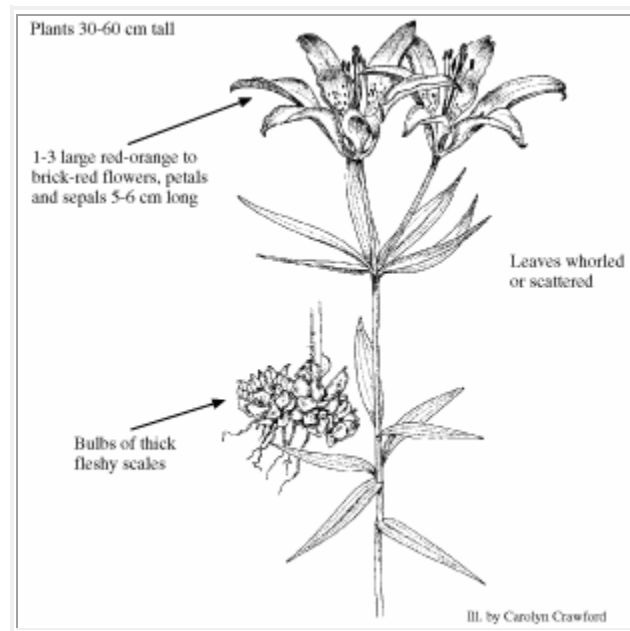

Lilium philadelphicum

WOOD LILY

Photo Copyright © 1999 by B. Jennings

Illustration Copyright © 1999

Liliaceae (Lily Family)

Look Alikes: None; the large red-orange to brick-red lily flowers are unmistakable.

Flowering/Fruiting Period: Flowers June-August.

Habitat: Moist woods, thickets and wet meadows. Elev. 6800-9800 ft.

Photo Copyright © 1999 by S. Spackman

Distribution: Alberta to Ontario and Maine, south to Arkansas, North Carolina, West Virginia, New Mexico and Colorado (Archuleta, Boulder, Chaffee, Clear Creek, Custer, Douglas, El Paso, Gilpin, Gunnison, Hinsdale, Huerfano, Jefferson, La Plata, Larimer, Las Animas, Mineral, Park, Pueblo and Teller Cos.).