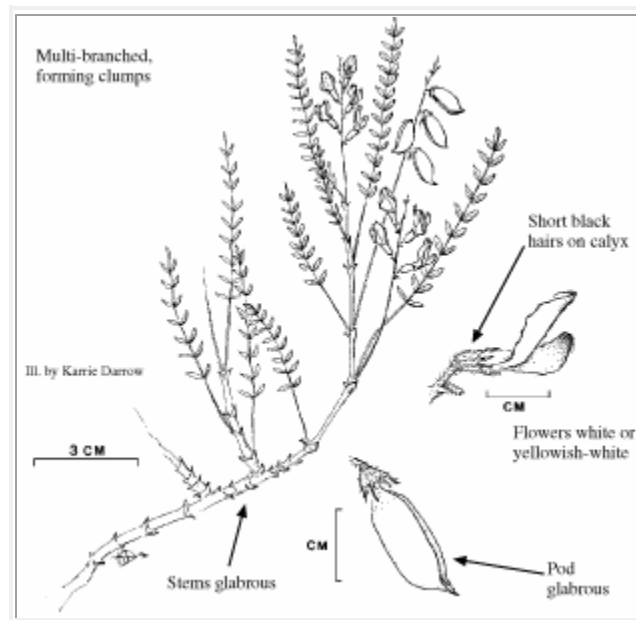

Photo Copyright © 1999 by S. Spackman

Illustration Copyright © 1999

Fabaceae (Pea Family)

Look Alikes: *A. eastwoodiae* has purple flowers. (*A. debequaeus* may be a white color form of purple-flowered *A. eastwoodiae*.)

Flowering/Fruiting Period: Late April-May/May.

Habitat: Varicolored, fine textured, seleniferous, saline soils of the Wasatch Formation-Atwell Gulch Member. Barren outcrops of dark clay interspersed with lenses of sandstone. Elev. 5100-6400 ft.