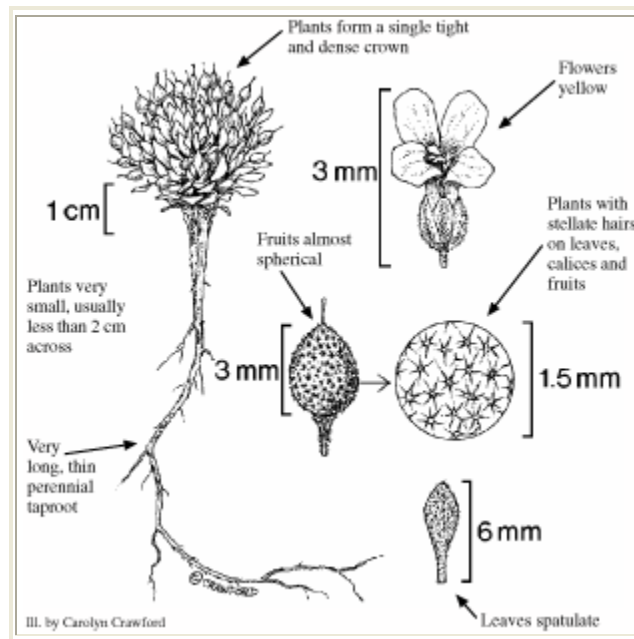

*Lesquerella congesta*

**DUDLEY BLUFFS BLADDERPOD**

---

Photo Copyright © 1999 by B. Jennings

Illustration Copyright © 1999

**Brassicaceae (Mustard Family)**

---

**Look Alikes:** *L. alpina* has several caudices; and plants form a loose crown.

**Flowering/Fruiting Period:** April-May/late May-June.

**Habitat:** Barren, white shale outcrops of the Green River and Uinta Formations.

Outcrops are exposed along drainages through erosion from downcutting of streams. Elev. 6000-6700 ft.