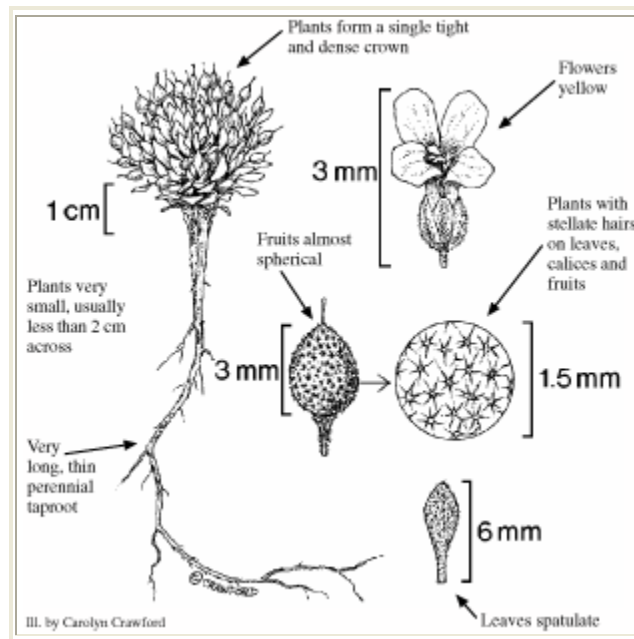

Lesquerella congesta

DUDLEY BLUFFS BLADDERPOD

Photo Copyright © 1999 by B. Jennings

Illustration Copyright © 1999

Brassicaceae (Mustard Family)

Look Alikes: *L. alpina* has several caudices; and plants form a loose crown.

Flowering/Fruiting Period: April-May/late May-June.

Habitat: Barren, white shale outcrops of the Green River and Uinta Formations.

Outcrops are exposed along drainages through erosion from downcutting of streams. Elev. 6000-6700 ft.