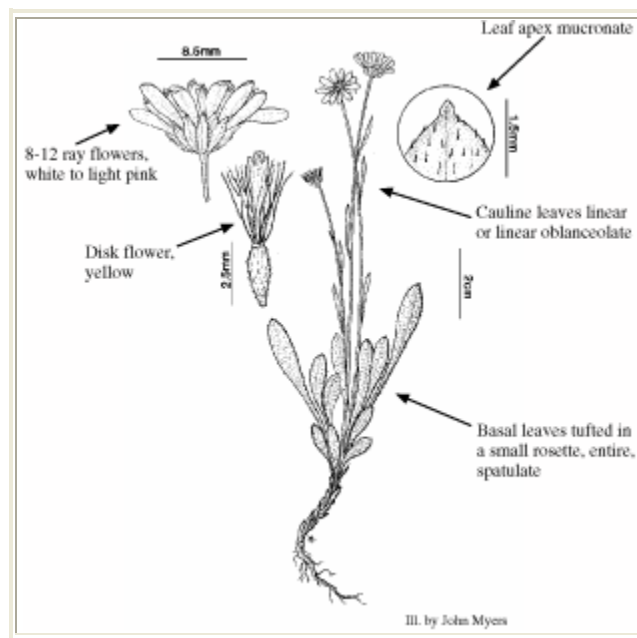

*Erigeron wilkenii*

**WILKEN FLEABANE**

Photo Copyright © 1999 by L. Riedel

Illustration Copyright © 1999

**Asteraceae (Sunflower Family)**

---

**Look Alikes:** *E. nematophyllus* tends to have wider leaves. It is possible that these are the same species.

**Flowering/Fruiting Period:** Flowers late May-June.

**Habitat:** Small canyons, in soils derived from sandstone of the Weber Formation. Often partially shaded by short-statured pinyon and juniper trees.  
Elev. 5200-7000 ft.