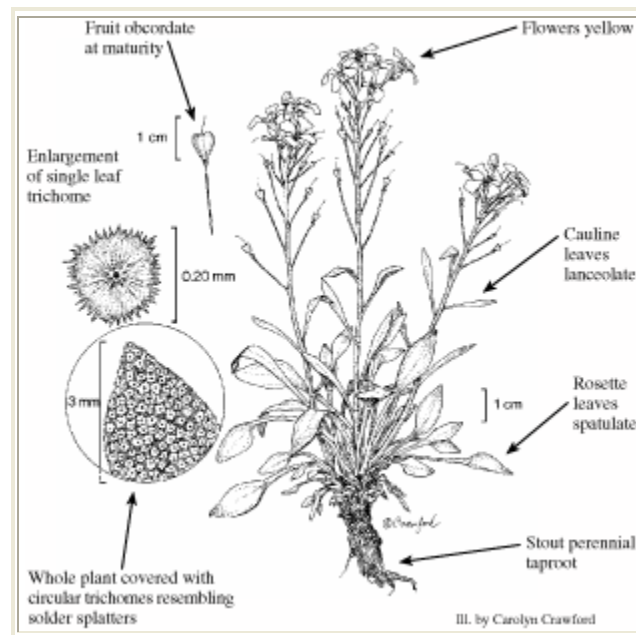

Physaria obcordata

PICEANCE TWINPOD

Photo Copyright © 1999 by B. Jennings

Illustration Copyright © 1999

Brassicaceae (Mustard Family)

Look Alikes: *P. acutifolia* and *Lesquerella parviflora* have oval/orbicular fruits.

Flowering/Fruiting Period: May-June/June-August.

Habitat: Barren white outcrops and steep slopes exposed by creek downcutting. Restricted to the Parachute Creek Member of the oil shale bearing Green River Formation. Elev. 5900-7500 ft.