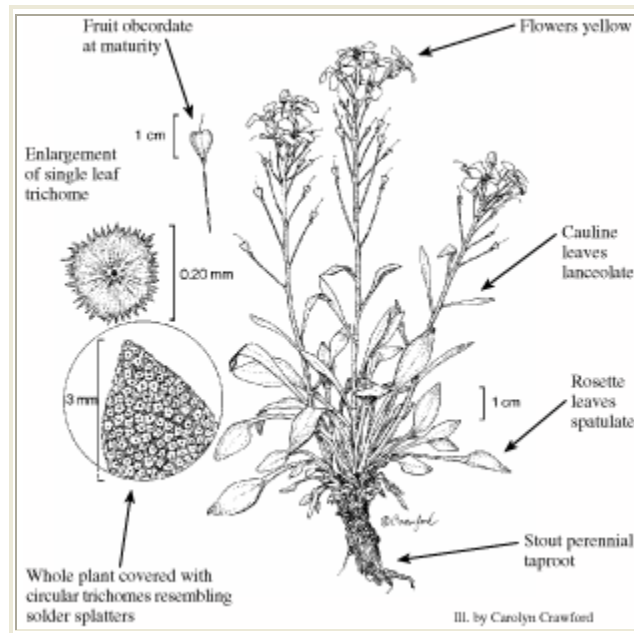

Photo Copyright © 1999 by B. Jennings

Illustration Copyright © 1999

Brassicaceae (Mustard Family)

Look Alikes: *P. acutifolia* and *Lesquerella parviflora* have oval/orbicular fruits.

Flowering/Fruiting Period: May-June/June-August.

Habitat: Barren white outcrops and steep slopes exposed by creek downcutting. Restricted to the Parachute Creek Member of the oil shale bearing Green River Formation. Elev. 5900-7500 ft.

Photo Copyright © 1999 by C. Crawford

Distribution: Colorado endemic. Piceance Basin in Rio Blanco Co.

References: U.S. Fish and Wildlife 1992; O’Kane 1987b and 1988