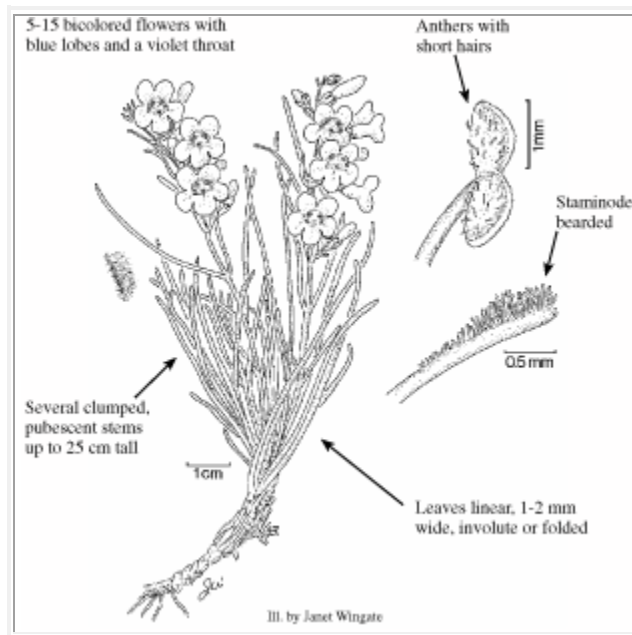

Photo Copyright © 1999 by B. Jennings

Illustration Copyright © 1999

Scrophulariaceae (Figwort Family)

Look Alikes: Not likely to be confused with other Penstemon species in the region. Disjunct from nearest relatives by nearly 150 miles.

Flowering/Fruiting Period: June-July/August-September.

Habitat: Strongly seleniferous clay-shales of the Troublesome Formation; on steep

barrens with sparse plant cover, sagebrush badlands. Elev. 7500- 7700 ft.