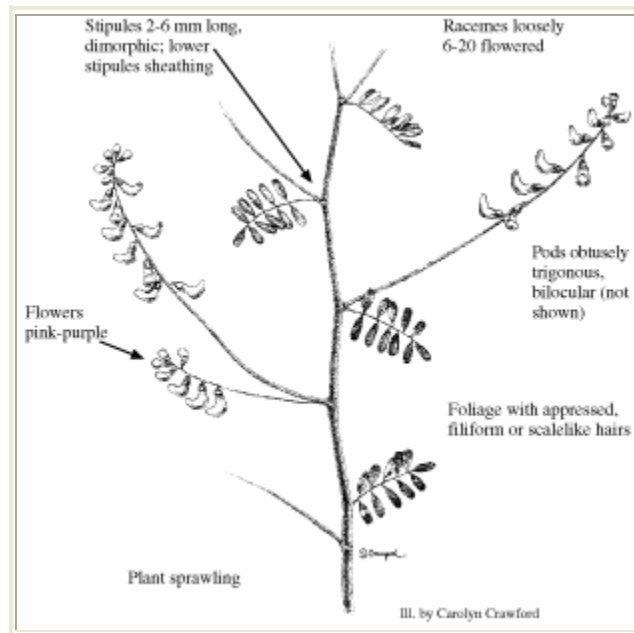

Astragalus cronquistii

CRONQUIST MILKVETCH

Photo Copyright © 1999 by B. Jennings

Illustration Copyright © 1999

Fabaceae (Pea Family)

Look Alikes: Not likely to be confused with other species in this habitat in southwestern Colorado.

Flowering/Fruiting Period: Late April-May/May.

Habitat: Sandy and gravelly ridges on red sandstone. Also on Mancos Shale and on

substrates derived from the Morrison Formation in the eastern part of its range. Elev. 4800-5800 ft.