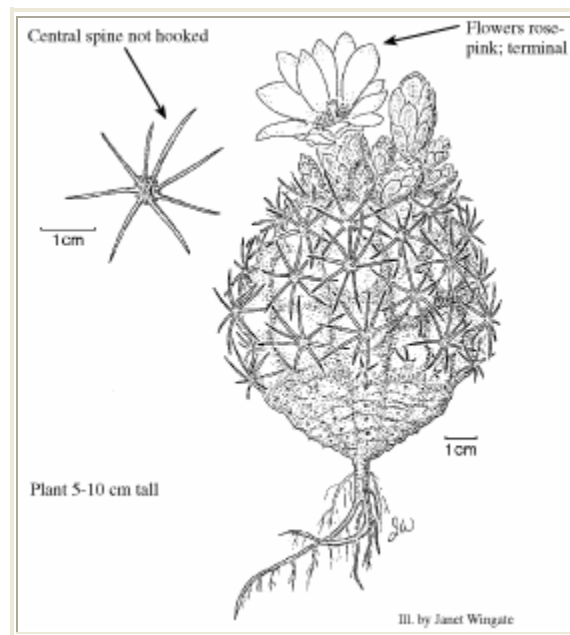

Sclerocactus glaucus

UINTA BASIN HOOKLESS CACTUS

Photo Copyright © 1999 courtesy of the Colorado Natural Heritage Program

Illustration Copyright © 1999

Cactaceae (Cactus Family)

Look Alikes: *S. parviflorus* has a hooked central spine and is larger than *S. glaucus*.

Flowering/Fruiting Period: Flowers April-May. Plants are usually only visible when flowering. After blooming, the cactus may shrink below the ground or become a dull grayish-green color.

Habitat: Rocky hills, mesa slopes, and alluvial benches; in desert shrub communities.
Elev. 4500-6000 ft.