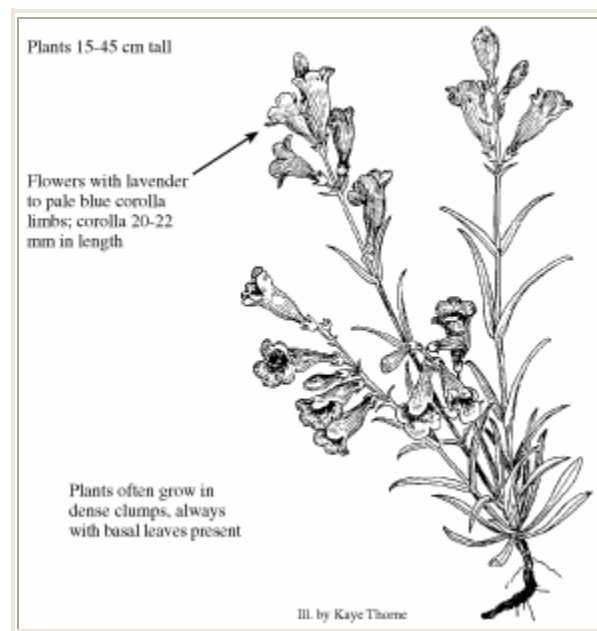

Penstemon scariosus var. *albifluvis*

WHITE RIVER PENSTEMON

Photo Copyright © 1999 by C. Dawson

Illustration Copyright © 1999

Scrophulariaceae (Figwort Family)

Look Alikes: Difficult to distinguish from *P. scariosus* var. *cyanomontanus* and *P. strictus*, but different from these in having shorter corolla lengths (20-22 mm), and

corollas with no glandular hairs.

Flowering/Fruiting Period: Late May-June.

Habitat: Mixed desert shrub and pinyon-juniper communities, on sparsely vegetated shale slopes of the Green River Formation. Elev. 5000-7200 ft.