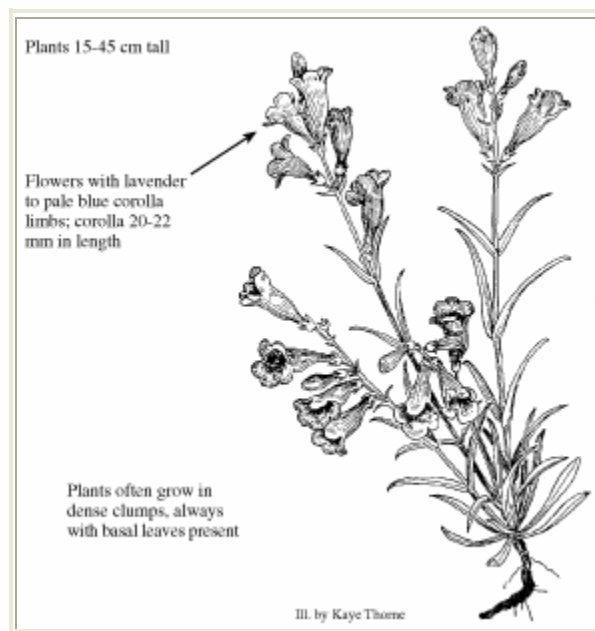

Penstemon scariosus var. *albifluvis*

WHITE RIVER PENSTEMON

Photo Copyright © 1999 by C. Dawson

Illustration Copyright © 1999

Scrophulariaceae (Figwort Family)

Look Alikes: Difficult to distinguish from *P. scariosus* var. *cyanomontanus* and *P. strictus*, but different from these in having shorter corolla lengths (20-22 mm), and

corollas with no glandular hairs.

Flowering/Fruiting Period: Late May-June.

Habitat: Mixed desert shrub and pinyon-juniper communities, on sparsely vegetated shale slopes of the Green River Formation. Elev. 5000-7200 ft.