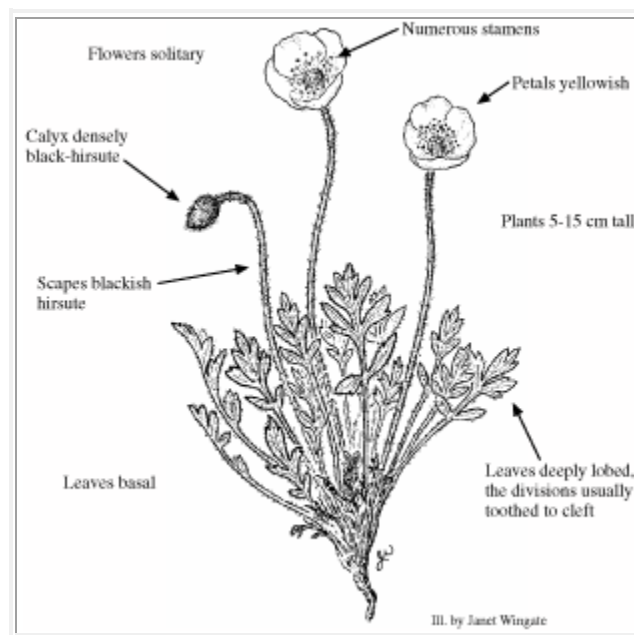

Papaver kluanense

ALPINE POPPY

Photo Copyright © 1999 by L. Yeatts

Illustration Copyright © 1999

Papaveraceae (Poppy Family)

Synonym: *Papaver lapponicum* ssp. *occidentale* **Look Alikes:** *P. croceum*, an introduced plant persisting around old alpine mining townsites, has large bright

orange petals.

Flowering/Fruiting Period: Flowers late June-August.

Habitat: Dry alpine tundra meadows, gravelly slopes, talus, scree, and fell-fields.

Elev. 11,500-14,000 ft.

Photo Copyright © 1999 by S. Spackman