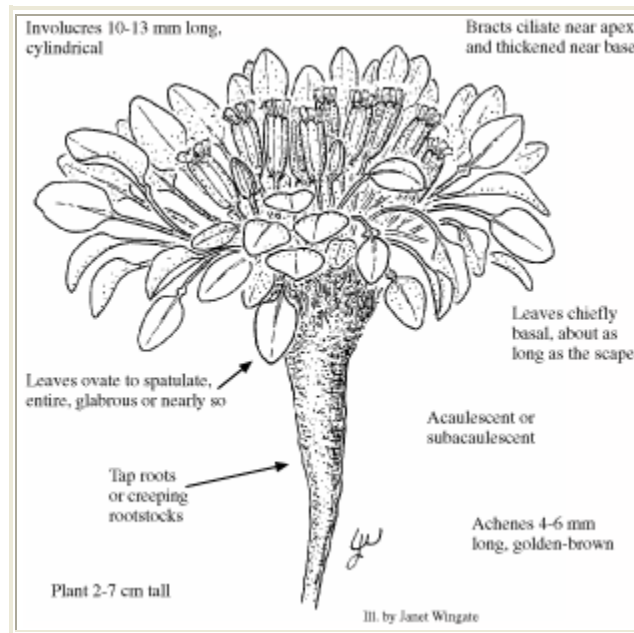

*Askellia nana*

**DWARF HAWKSBEARD**

Photo Copyright © 1999 by L. Roloff

Illustration Copyright © 1999

**Asteraceae (Sunflower Family)**

**Synonym:** *Crepis nana*

**Look Alikes:** None; the only species in this genus known from Colorado.

**Flowering/Fruiting Period:** Flowers July-September.

**Habitat:** Steep alpine scree and talus slopes. Elev. 10,000-14,000 ft.

Photo Copyright © 1999 by M. Duff

**Distribution:** Asia, E Alaska, Yukon; scattered across North America east to Labrador and Newfoundland, south to California, Nevada, Utah and central Colorado (Boulder, Chaffee, Clear Creek, Custer, Gunnison, Lake, Park, Pitkin and Summit Cos.).